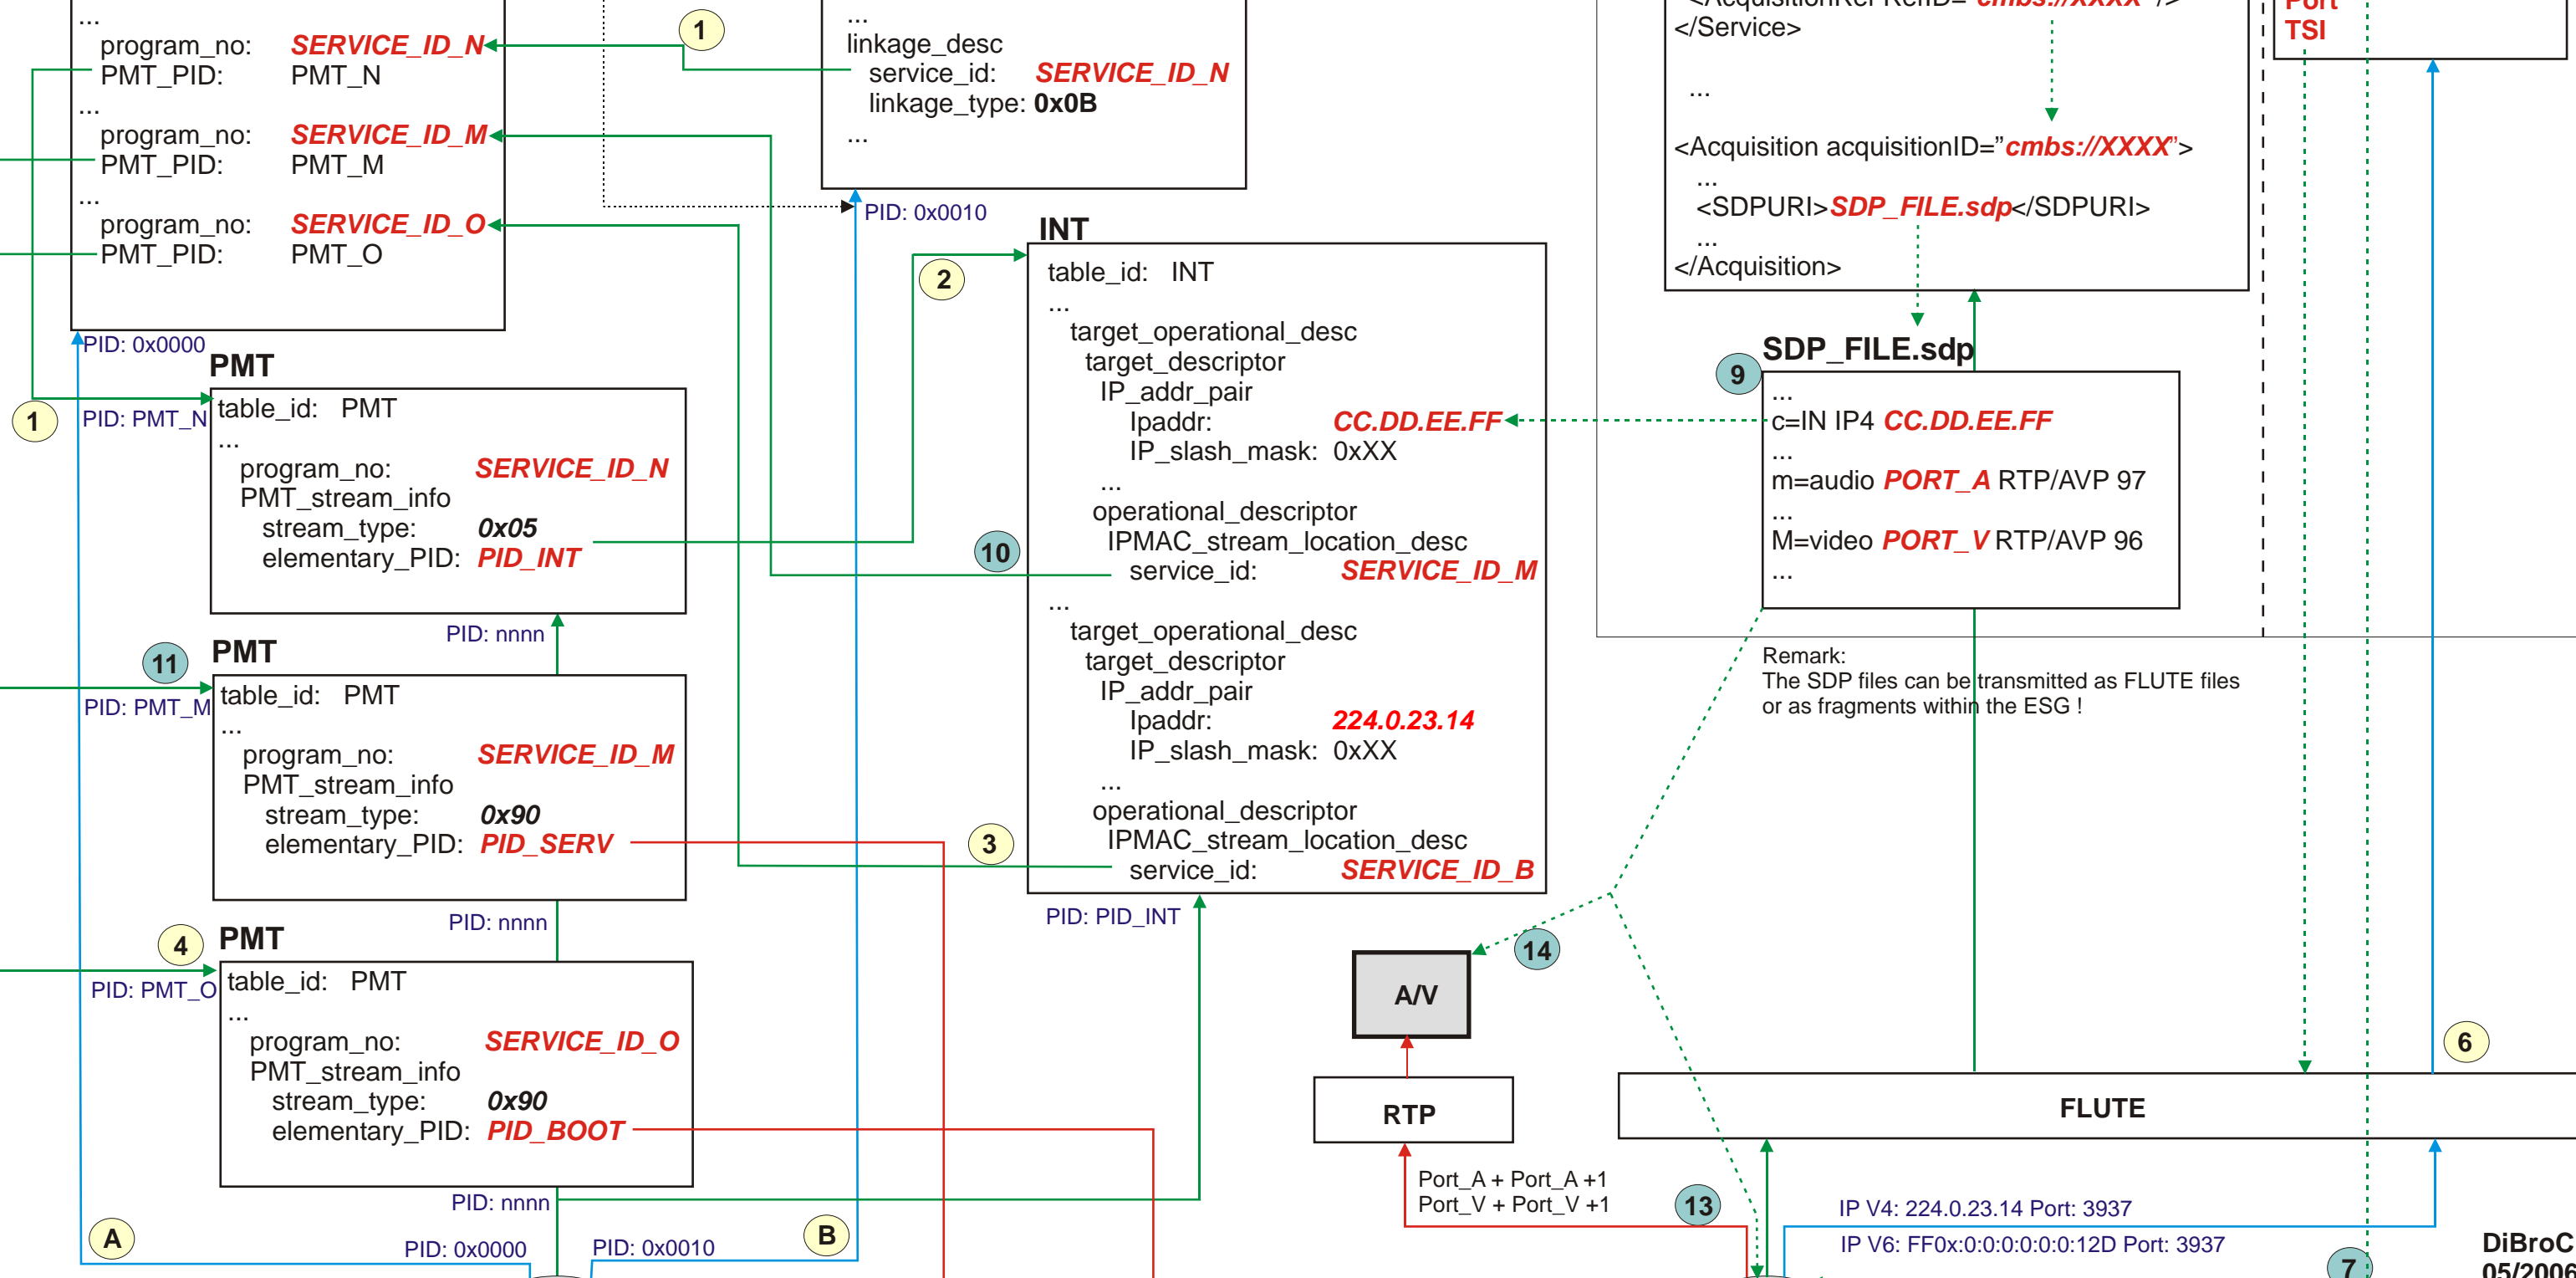

# DVB-H Service Access

SI/PSI

ESG

PAT

NIT

INT

esg:file:XX.xml

SDP\_FILE.sdp

Bootstrap

Remark:  
The SDP files can be transmitted as FLUTE files  
or as fragments within the ESG !

IP V4: 224.0.23.14 Port: 3937  
IP V6: FF0x:0:0:0:0:0:12D Port: 3937

DiBroC  
05/2006