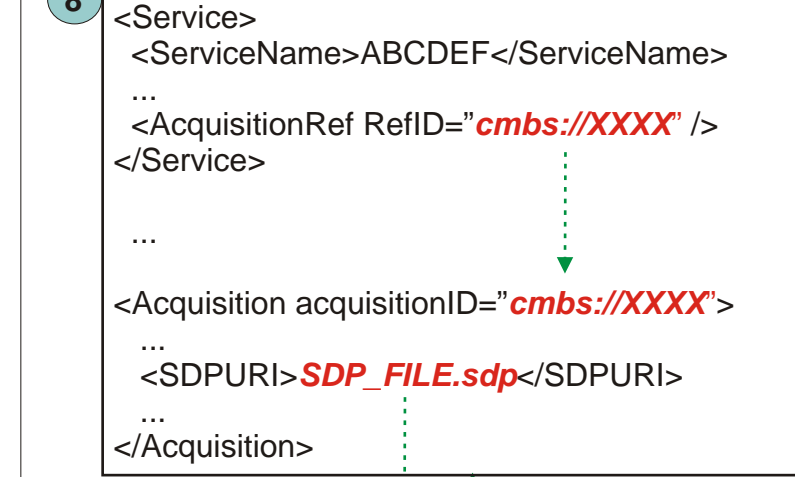

# DVB-H Service Access

SI/PSI

ESG

PAT

NIT

INT

esg:file:XX.xml

SDP\_FILE.sdp

Bootstrap

Remark:  
The SDP files can be transmitted as FLUTE files  
or as fragments within the ESG !

IP V4: 224.0.23.14 Port: 3937  
IP V6: FF0x:0:0:0:0:0:12D Port: 3937

DiBroC  
05/2006