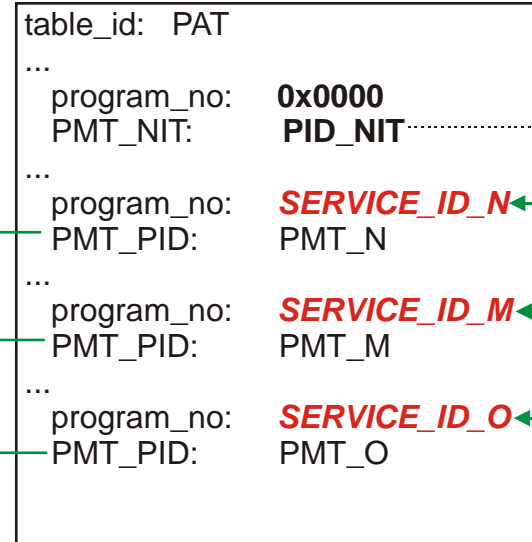

# DVB-H Service Access

SI/PSI

ESG

PAT

NIT

INT

esg:file:XX.xml

SDP\_FILE.sdp

Bootstrap

Remark:  
The SDP files can be transmitted as FLUTE files  
or as fragments within the ESG !

IP V4: 224.0.23.14 Port: 3937  
IP V6: FF0x:0:0:0:0:0:12D Port: 3937

DiBroC  
05/2006