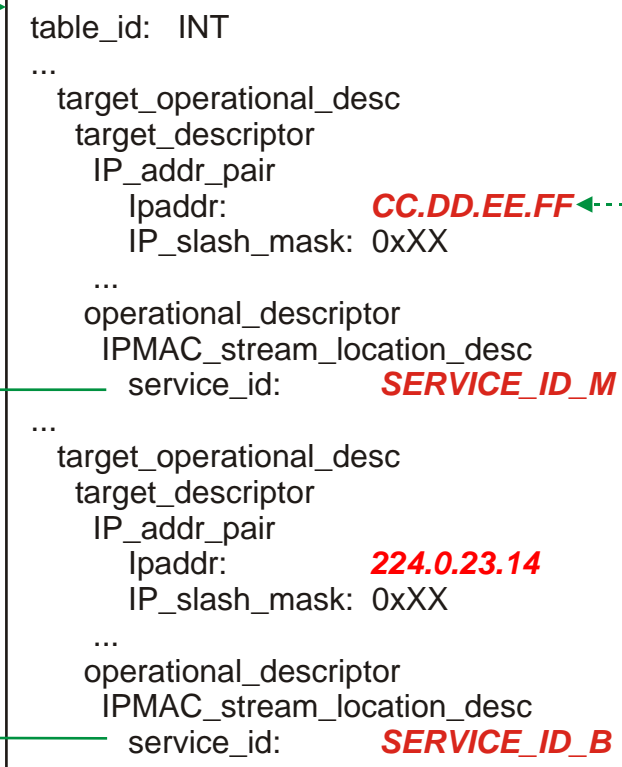

# DVB-H Service Access

SI/PSI

ESG

PAT

NIT

INT

esg:file:XX.xml

SDP\_FILE.sdp

Bootstrap

Remark:  
The SDP files can be transmitted as FLUTE files  
or as fragments within the ESG !

IP V4: 224.0.23.14 Port: 3937  
IP V6: FF0x:0:0:0:0:0:12D Port: 3937

DiBroC  
05/2006